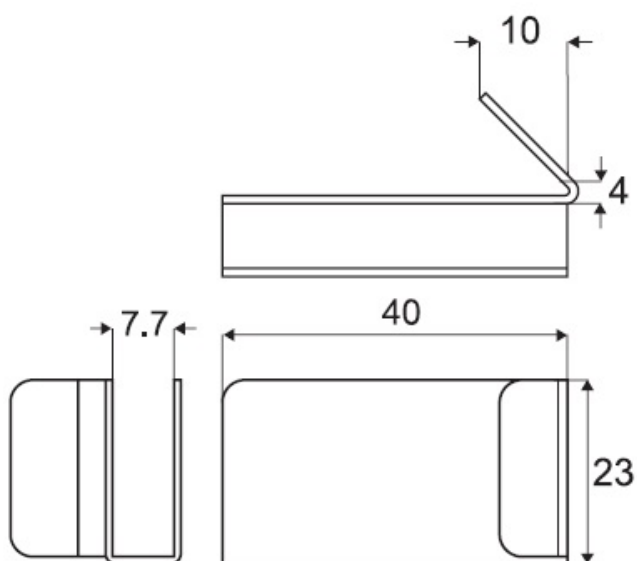

PRODUCT SHEET

Description:

Glass Door Handle # 1250, Brass Plated, Right Hand

Item number:

17.40.034-0

Units	Box	Carton	HS Code	Barcode
Pcs.	200	1000	8302420090	 5704866071895

SISO A/S

Mileparken 11
DK-2740 Skovlunde
Denmark
VAT: DK 24786013